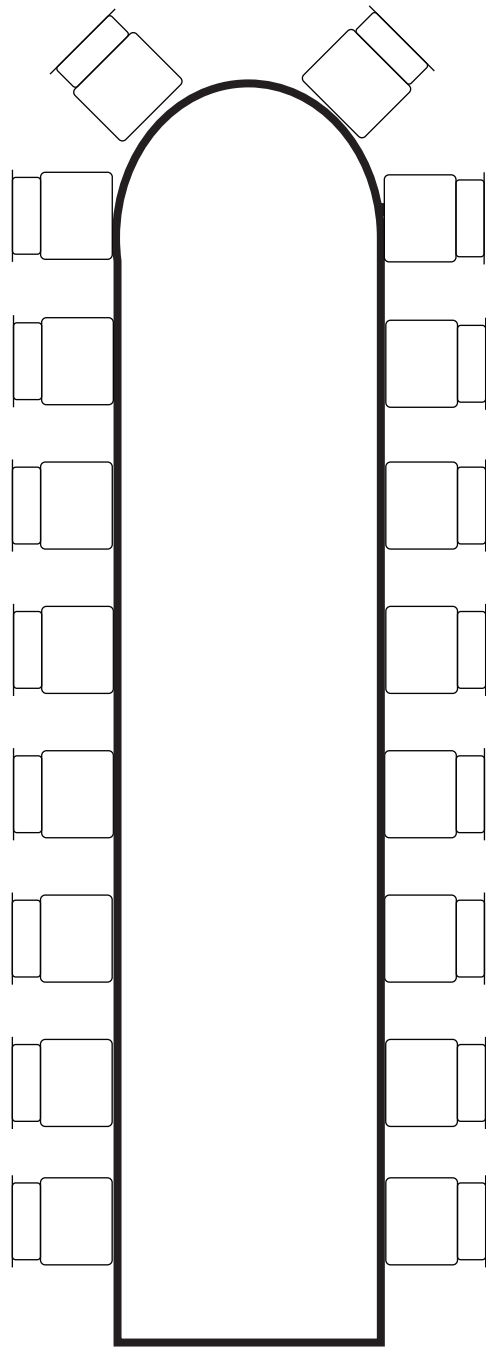

**HDTV**

**CHEF'S ROOM - 6-10 GUESTS**

**CHEF'S ROOM - 12 GUESTS**

Projector

Pull Down Screen

**MEZZANINE - 12 GUESTS**

Projector

Pull Down Screen

**MEZZANINE - 13 - 18 GUESTS**

**Pull Down Screen**

**MEZZANINE - 20-30 GUESTS**

**MEZZANINE - 12-20 GUESTS**

**MEZZANINE - 20-40 GUESTS**