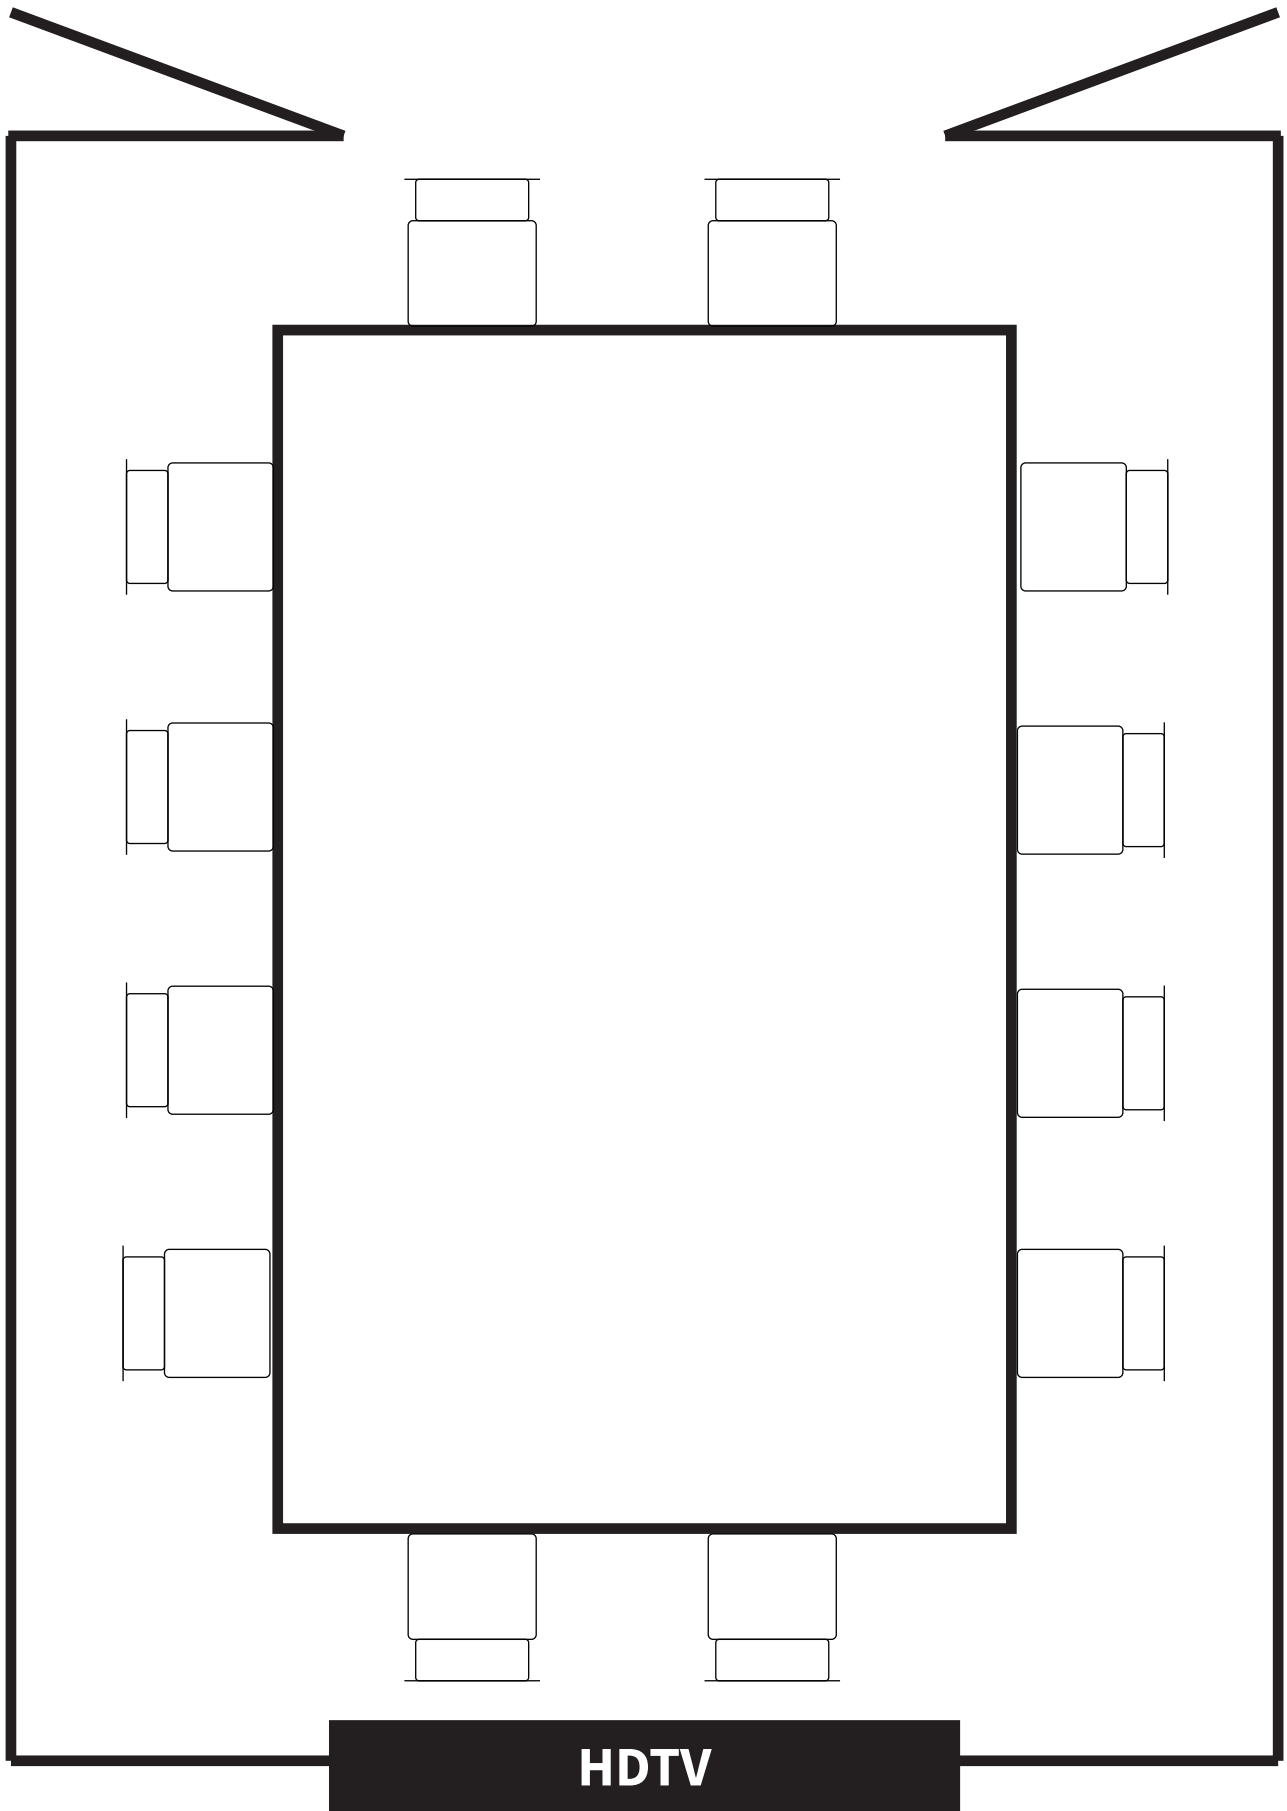

**HDTV**

**CHEF'S ROOM - 6-10 GUESTS**

**CHEF'S ROOM - 12 GUESTS**

Projector

Pull Down Screen

**MEZZANINE - 12 GUESTS**

Projector

Pull Down Screen

**MEZZANINE - 13 - 18 GUESTS**

**Pull Down Screen**

**MEZZANINE - 20-30 GUESTS**

**MEZZANINE - 12-20 GUESTS**

**MEZZANINE - 20-40 GUESTS**