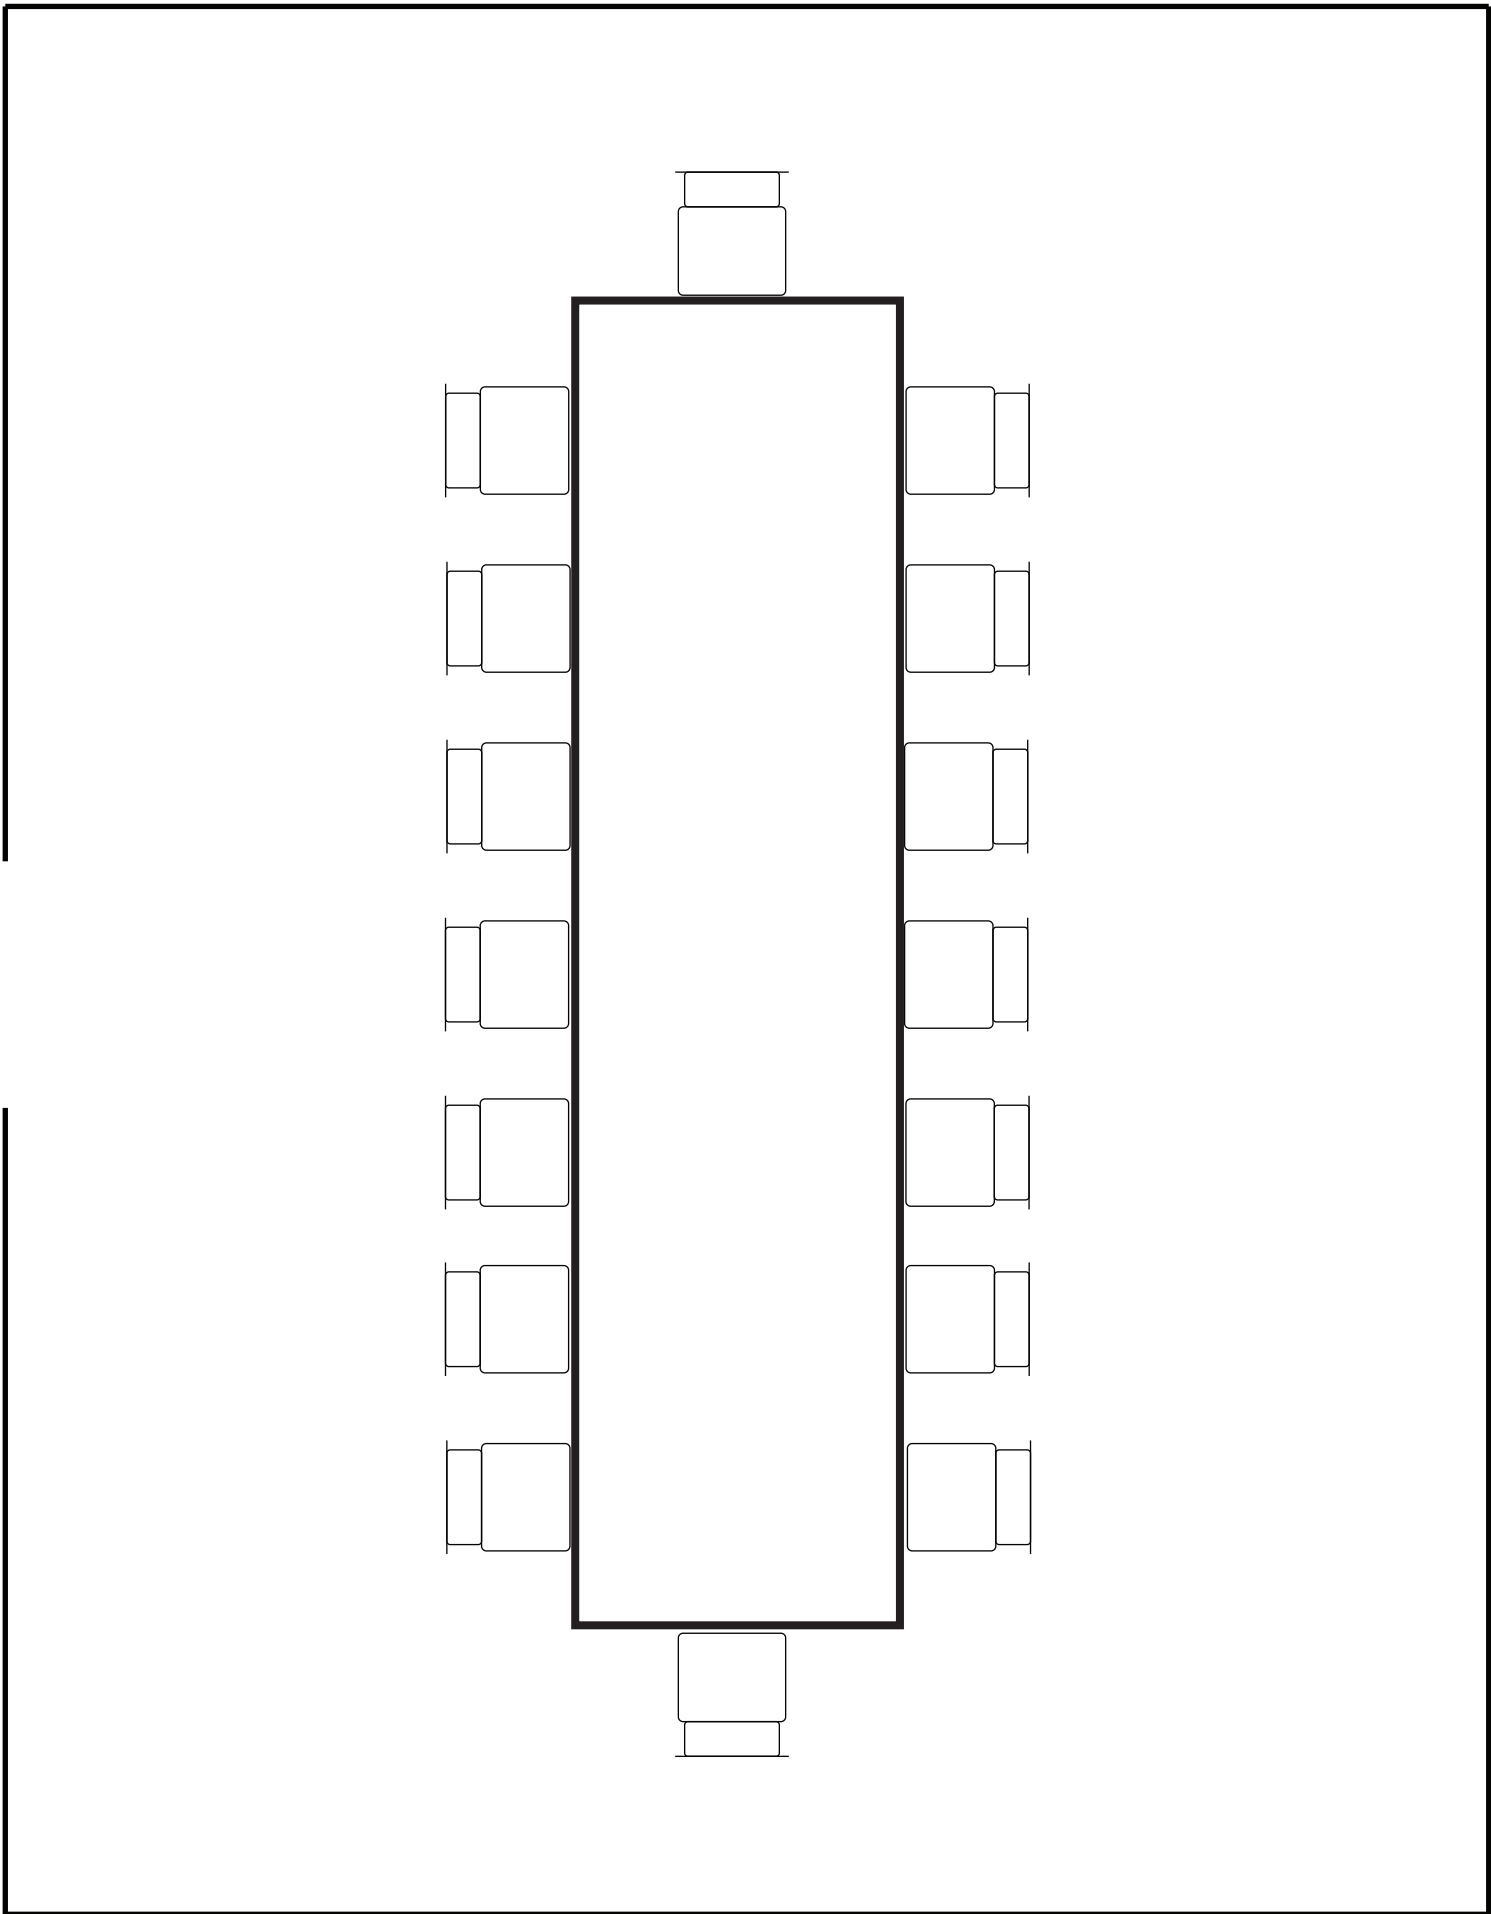

**HDTV**

**CHEF'S ROOM - 6-10 GUESTS**

**CHEF'S ROOM - 12 GUESTS**

Projector

Pull Down Screen

**MEZZANINE - 12 GUESTS**

Projector

Pull Down Screen

**MEZZANINE - 13 - 18 GUESTS**

**Pull Down Screen**

**MEZZANINE - 20-30 GUESTS**

**MEZZANINE - 12-20 GUESTS**

**MEZZANINE - 20-40 GUESTS**